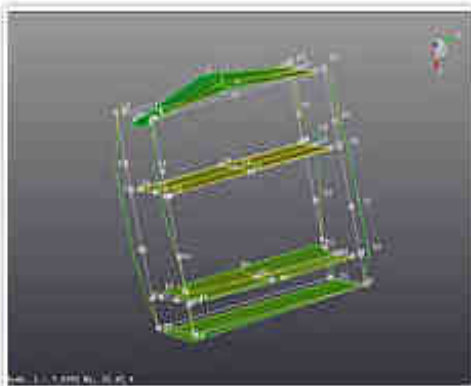

TESTING PROCESS (dynamic analysis of the structure)

Once established the exact composition of the endoskeleton we have done the dynamic analysis of the entire structure.

We have used a measuring hammer and four mono-axial accelerometers on 51 selected points so to recreate the structural net.

With the EMA (Experimental Modal Analysis) and a dedicated software we have detected the parameters of the resonance frequencies, of the dampings and of the modal warps.

This study evidenced some criticality and gave us the opportunity to solve problems that had never been faced before in this market.

The result is a highly performing rack - without compromises - at a very competitive price.