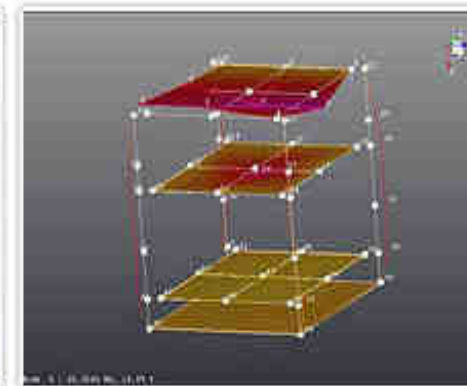

TESTING PROCESS (dynamic analysis of the structure)

Once established the exact composition of the endoskeleton we have done the dynamic analysis of the entire structure.

We have used a measuring hammer and four mono-axial accelerometers on 51 selected points so to recreate the structural net.

With the EMA (Experimental Modal Analysis) and a dedicated software we have detected the parameters of the resonance frequencies, of the dampings and of the modal warps.

This study evidenced some criticality and gave us the opportunity to solve problems that had never been faced before in this market.

The result is a highly performing rack - without compromises - at a very competitive price.