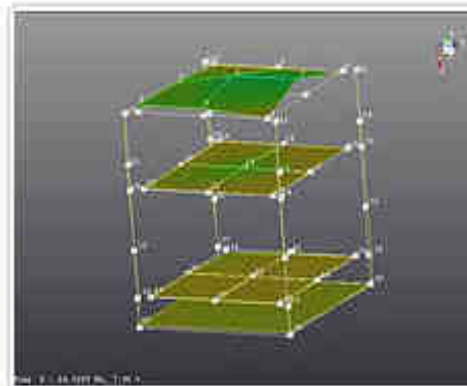

TESTING PROCESS (dynamic analysis of the structure)

Once established the exact composition of the endoskeleton we have done the dynamic analysis of the entire structure.

We have used a measuring hammer and four mono-axial accelerometers on 51 selected points so to recreate the structural net.

With the EMA (Experimental Modal Analysis) and a dedicated software we have detected the parameters of the resonance frequencies, of the dampings and of the modal warps.

This study evidenced some criticality and gave us the opportunity to solve problems that had never been faced before in this market.

The result is a highly performing rack - without compromises - at a very competitive price.