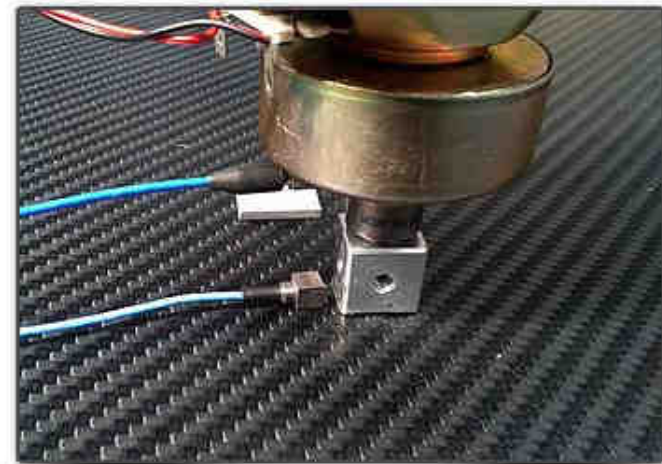

REVOLUTION LINE WAS BORN FROM OUR DESIRE TO DEMONSTRATE THAT WE CAN DREAM.

WE HAVE BELIEVED IN THIS PROJECT FROM THE VERY BEGINNING, WE HAVE BEEN WORKING HARD TO CONTAIN THE COSTS AND INTRODUCE ON THE MARKET AN INNOVATIVE RACK AT AN AFFORDABLE PRICE.

AEON 2.0 IS A REALITY TODAY AND IS THE RESULT OF ALL THE EXPERIENCE GAINED DURING THESE YEARS.

THE RACK WE HAVE DESIGNED IS WHAT WE WOULD LIKE TO HAVE IN OUR HOUSES, IT REPRESENTS OUR IDEAL: SIMPLICITY IS COMPLEXITY RESOLVED (CONSTANTIN BRÂNCUȘI).

TESTING PROCESS (shelf dynamic analysis)

The modal analysis of the CFRP ENDOSKELETON and of the LHP5 SHELF has been performed with a seismic shaker created to generate the vibrations of a source engine (analog or digital) and to understand what actually happens to a rack that undergoes direct stress.

A three-axial accelerometer has been positioned in 42 points of the structure. In this way we have recreated the vibrational movements obtained stimulating the structure with frequencies included between 20 Hz and 11 KHz.

The subsequent analysis of the results evidenced the critical points of the prototype and gave us the opportunity to optimize the orientation of the carbon layers and maximize its performance.