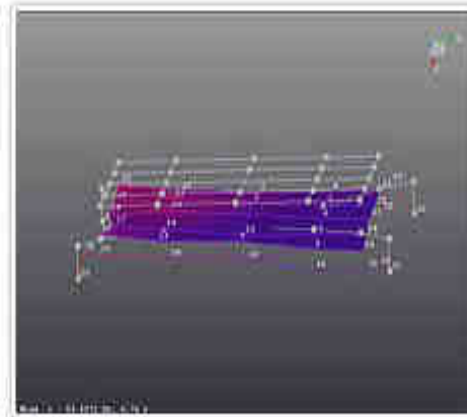

TESTING PROCESS (shelf dynamic analysis)

The modal analysis of the CFRP ENDOSKELETON and of the LHP5 SHELF has been performed with a seismic shaker created to generate the vibrations of a source engine (analog or digital) and to understand what actually happens to a rack that undergoes direct stress.

The subsequent analysis of the results evidenced the critical points of the prototype and gave us the opportunity to optimize the orientation of the carbon layers and maximize its performance.

TESTING PROCESS (dynamic analysis of the structure)