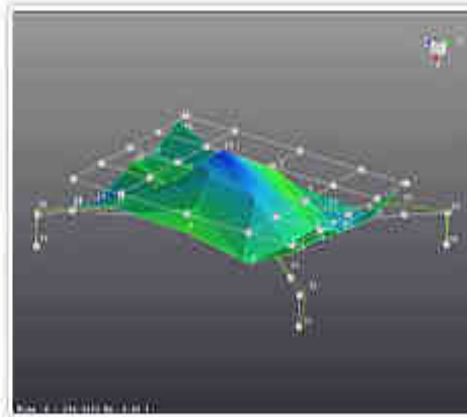

TESTING PROCESS (shelf dynamic analysis)

The modal analysis of the CFRP ENDOSKELETON and of the LHP5 SHELF has been performed with a seismic shaker created to generate the vibrations of a source engine (analog or digital) and to understand what actually happens to a rack that undergoes direct stress.

The subsequent analysis of the results evidenced the critical points of the prototype and gave us the opportunity to optimize the orientation of the carbon layers and maximize its performance.

TESTING PROCESS (dynamic analysis of the structure)