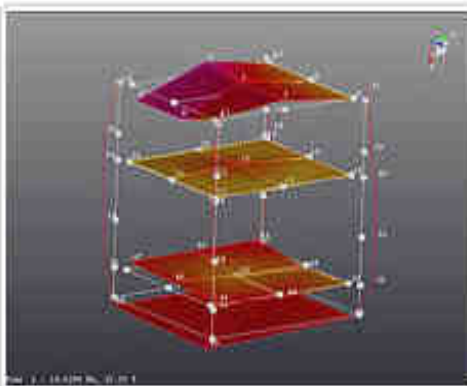

TESTING PROCESS (dynamic analysis of the structure)

Once established the exact composition of the endoskeleton we have done the dynamic analysis of the entire structure.

We have used a measuring hammer and four mono-axial accelerometers on 51 selected points so to recreate the structural net.

With the EMA (Experimental Modal Analysis) and a dedicated software we have detected the parameters of the resonance frequencies, of the dampings and of the modal warps.

This study evidenced some criticality and gave us the opportunity to solve problems that had never been faced before in this market.

The result is a highly performing rack - without compromises - at a very competitive price.