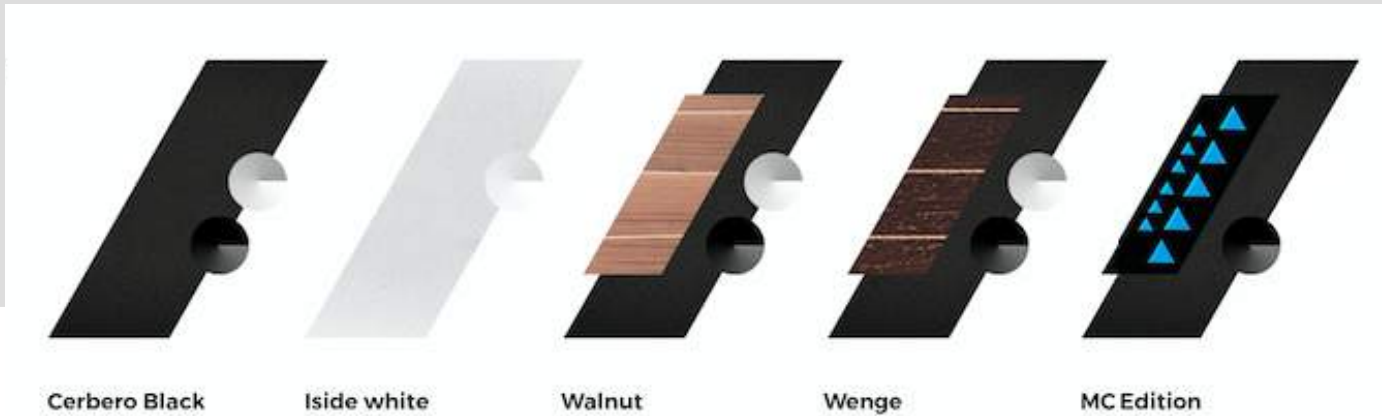

CLASSIC LINE FINISHES

Via Azzano S. Paolo, 105/107
22050 Grassobbio (BG) ITALY
T +39 035 388 4010
www.bassocontinuo.it

WE
WILL
RACK
YOU!