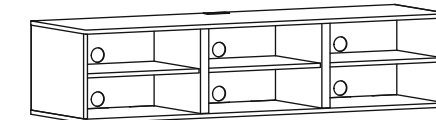

MODEL 231

3 rooms · 3 shelves · 3 back plates
Paint: White or black · Veneer: Oak or walnut

Outer measurements: H: 354 mm, W: 1551 mm, D: 450 mm
Inner measurements for each room: H: 322 mm, W: 482 mm, D: 378 mm