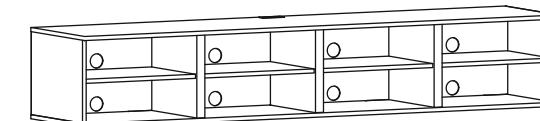

MODEL 241*

4 rooms · 4 shelves · 4 back plates
Paint: White or black · Veneer: Oak or walnut

Outer measurements: H: 354 mm, W: 2068 mm, D: 450 mm
Inner measurements for each room: H: 322 mm, W: 482 mm, D: 378 mm

*Model 241 and 1541 are reversible. This means that when installing, you can choose to have either 3 or 1 cable hole in the top plate.

MODEL 211LP

1 room · 1 shelf · 1 back plate
Paint: White or black · Veneer: Oak or walnut

Outer measurements: H: 354 mm, W: 517 mm, D: 450 mm
Inner measurements: H: 322 mm, W: 482 mm, D: 378 mm