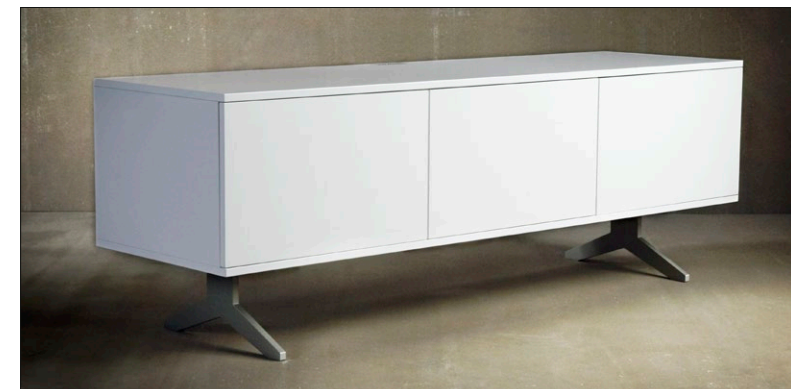

Available in silver or black. Hight: 190 mm

CABLE TRAY

Available in white, black or silver.
Width 50 mm Lenght 25 cm

CABLE TRAY

Available in white, black or silver.
Width 33 mm Lenght 25 cm

BASE

Base 20 for model 120S, 220
Base 21 for model 221
Base 30 for model 130S, 230
Base 31 for model 231