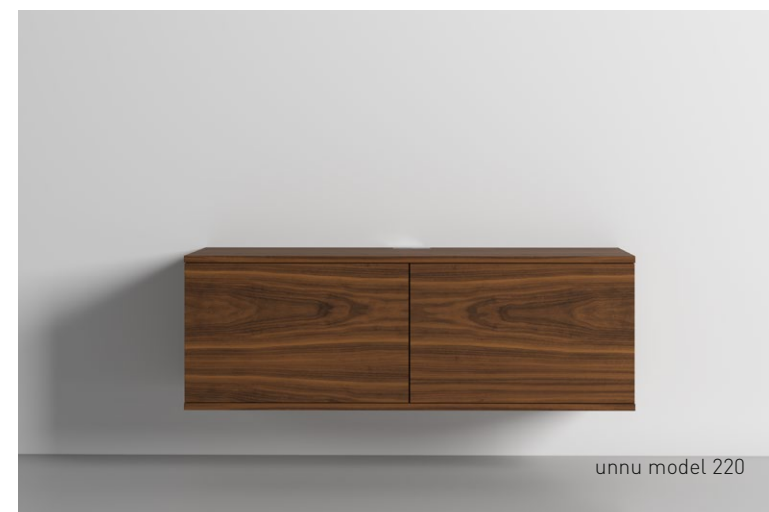

unnu model 220

unnu model 220