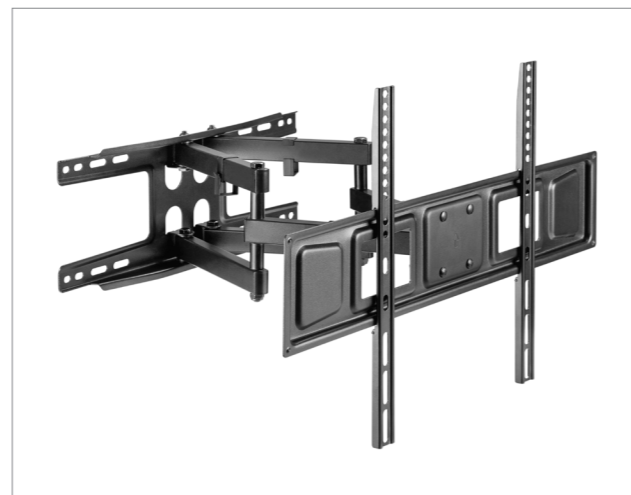

FULL MOTION 120